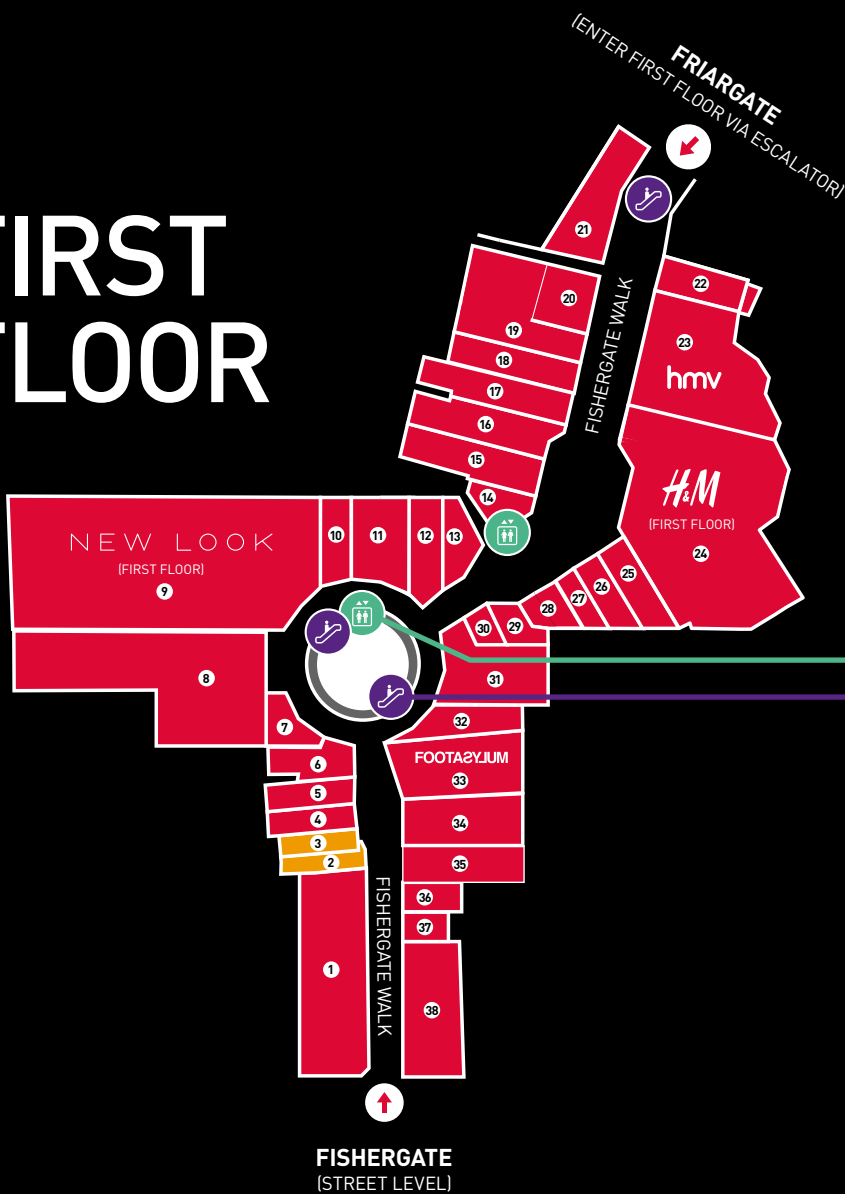

# FIRST FLOOR

**KEY**

-  Places to eat
-  Escalator
-  Lifts
-  First floor entrance / exit

**SECOND FLOOR**

Lift and escalator to second floor, where you can access car park, pay station, toilets, baby changing, and management offices.

## RETAILERS

WHSmith	01	Perfume Shop	14	Keo	27
Millie's Cookies	02	KENJI	15	Mask	28
Greggs	03	Hawkin's Bazaar	16	<i>Retail Opportunity Available</i>	29
Bodyshop	04	Yours	17	Eurochange	30
Thomas Sabo	05	<i>Retail Opportunity Available</i>	18	Vision Express	31
Peter Jackson	06	The Entertainer	19	Ernest Jones	32
02	07	<i>Retail Opportunity Available</i>	20	Foot Asylum	33
Superdrug	08	<i>Retail Opportunity Available</i>	21	Tiger	34
New Look	09	Preston Optical	22	Game	35
Swarovski	10	HMV	23	Lovisa	36
Pandora	11	H&M	24	InTime	37
Smiggle	12	Claire's	25	River Island	38
Mcgowens	13	Home & Fragrance	26		

# GROUND FLOOR

LUNE STREET  
(STREET LEVEL)

## KEY

-  Places to eat
-  Escalator
-  Lifts
-  Ground floor entrance / exit