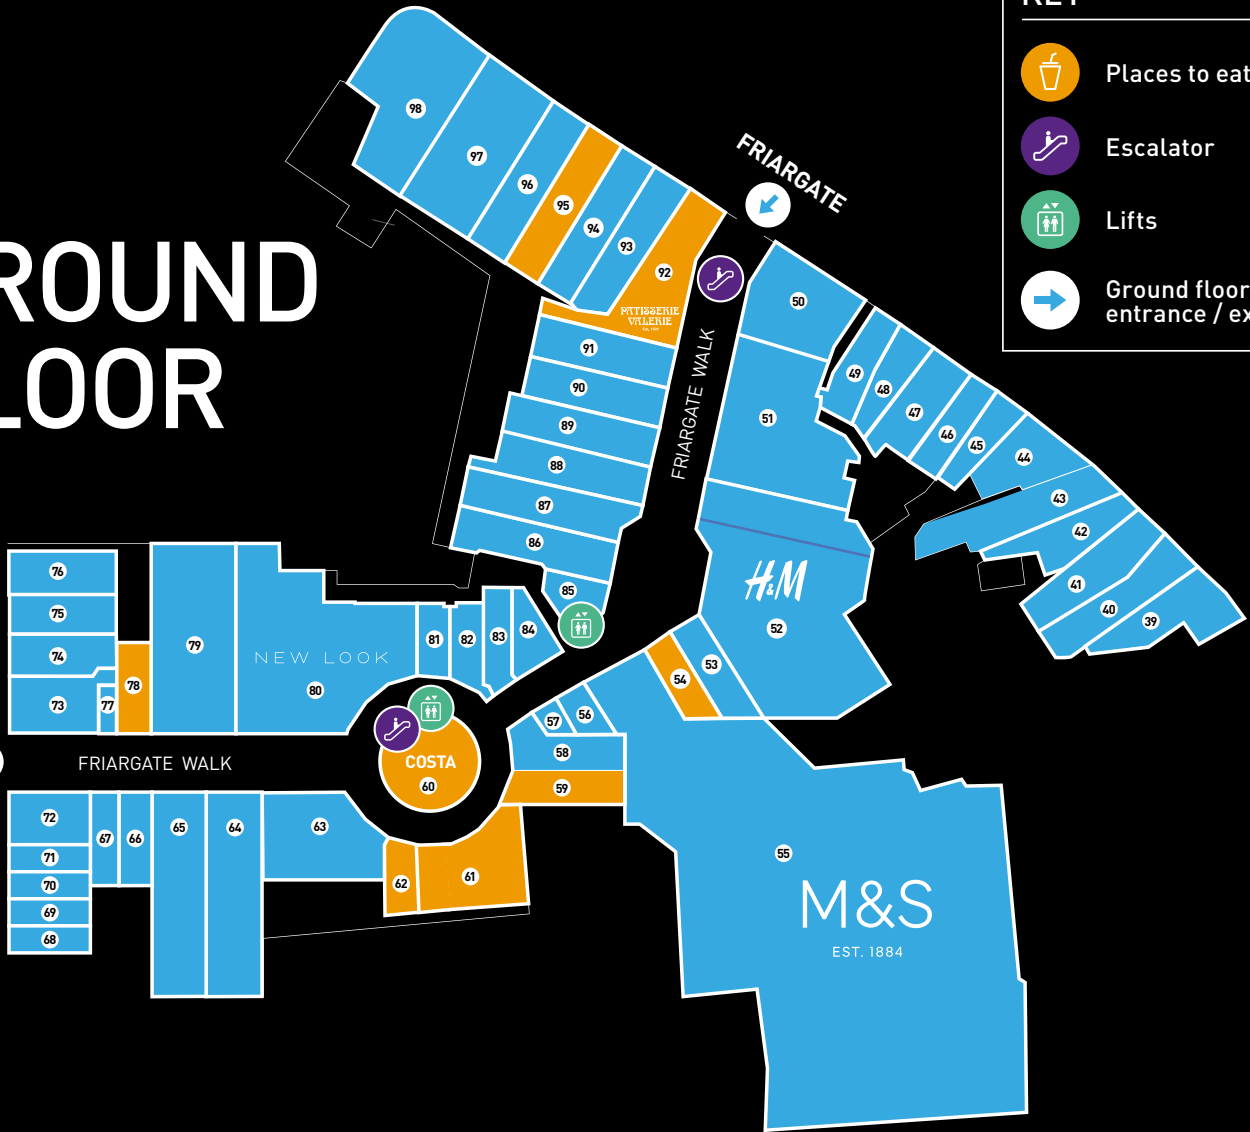

# FIRST FLOOR

**KEY**

-  Places to eat
-  Escalator
-  Lifts
-  First floor entrance / exit

**SECOND FLOOR**

Lift and escalator to second floor, where you can access car park, pay station, toilets, baby changing, and management offices.

## RETAILERS

WHSmith	01	Perfume Shop	14	Keo	27
Millie's Cookies	02	KENJI	15	Mask	28
Greggs	03	Hawkin's Bazaar	16	<i>Retail Opportunity Available</i>	29
Bodyshop	04	Yours	17	Eurochange	30
Thomas Sabo	05	<i>Retail Opportunity Available</i>	18	Vision Express	31
Peter Jackson	06	The Entertainer	19	Ernest Jones	32
02	07	<i>Retail Opportunity Available</i>	20	Foot Asylum	33
Superdrug	08	<i>Retail Opportunity Available</i>	21	Tiger	34
New Look	09	Preston Optical	22	Game	35
Swarovski	10	HMV	23	Lovisa	36
Pandora	11	H&M	24	InTime	37
Smiggle	12	Claire's	25	River Island	38
Mcgowens	13	Home & Fragrance	26		

# GROUND FLOOR

LUNE STREET  
(STREET LEVEL)

## KEY

-  Places to eat
-  Escalator
-  Lifts
-  Ground floor entrance / exit