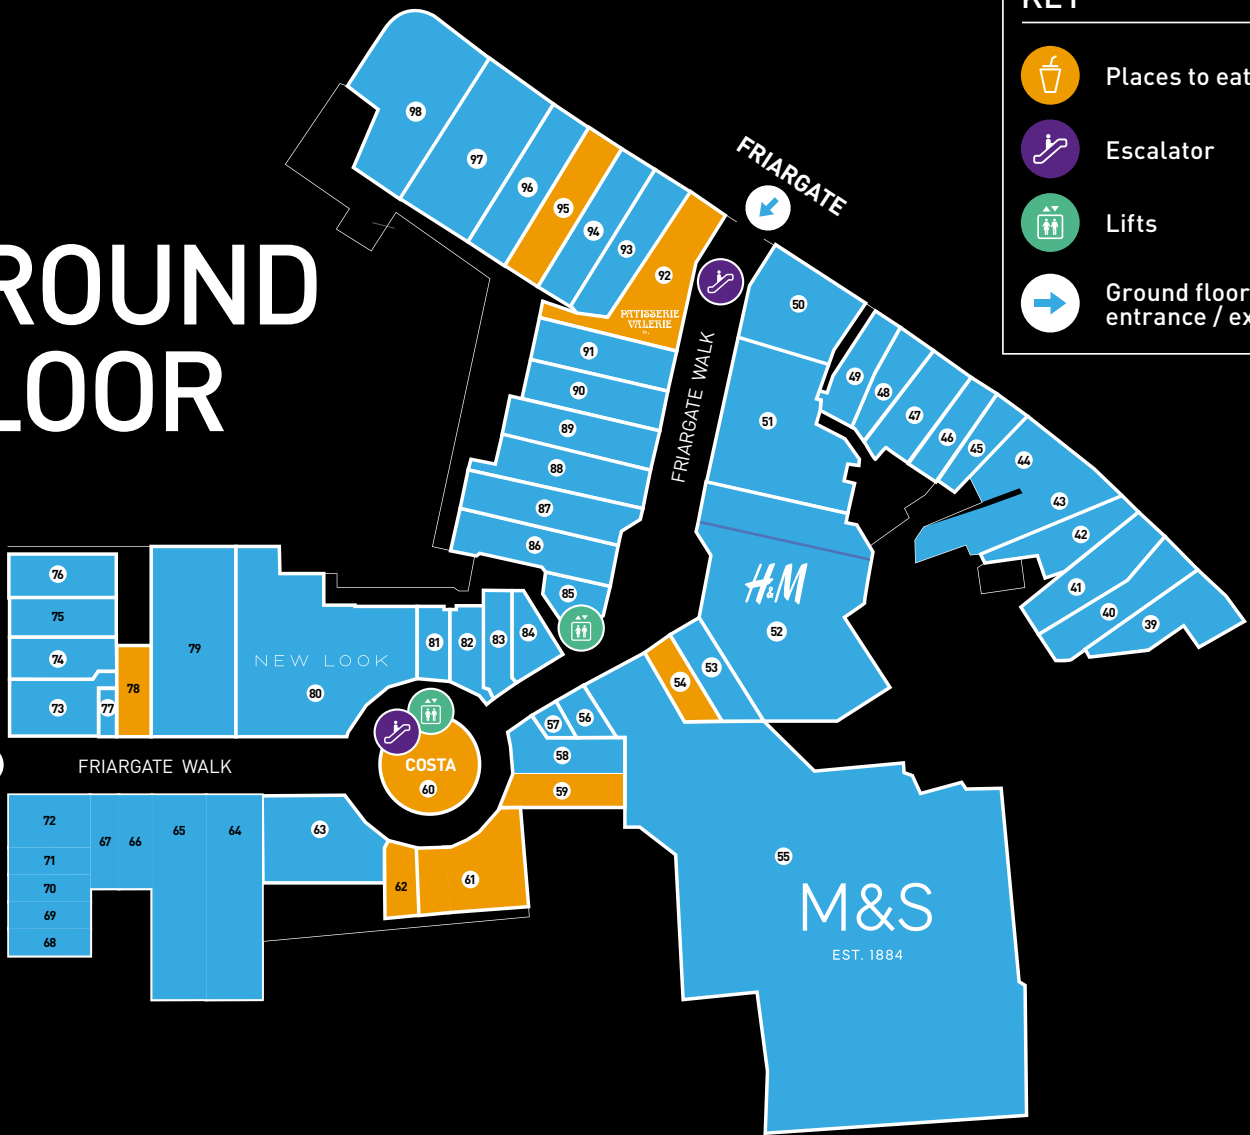

FIRST FLOOR

KEY

-  Places to eat
-  Escalator
-  Lifts
-  First floor entrance / exit

SECOND FLOOR

Lift and escalator to second floor, where you can access car park, pay station, toilets, baby changing, and management offices.

RETAILERS

WHSmith	01	Perfume Shop	14	Keo	27
Millie's Cookies	02	KENJI	15	Mask	28
Greggs	03	Hawkin's Bazaar	16	<i>Retail Opportunity Available</i>	29
Bodyshop	04	Yours	17	Eurochange	30
Thomas Sabo	05	<i>Retail Opportunity Available</i>	18	Vision Express	31
Peter Jackson	06	The Entertainer	19	Ernest Jones	32
02	07	<i>Retail Opportunity Available</i>	20	Foot Asylum	33
Superdrug	08	<i>Retail Opportunity Available</i>	21	Tiger	34
New Look	09	Preston Optical	22	Game	35
Swarovski	10	HMV	23	Lovisa	36
Pandora	11	H&M	24	InTime	37
Smiggle	12	Claire's	25	River Island	38
Mcgowens	13	Home & Fragrance	26		

OPEN 7 DAYS | INDOOR PARKING | IN THE HEART OF PRESTON

stgeorgespreston.co.uk

stgeorge's

GROUND FLOOR

LUNE STREET
(STREET LEVEL)

KEY

-  Places to eat
-  Escalator
-  Lifts
-  Ground floor entrance / exit

RETAILERS