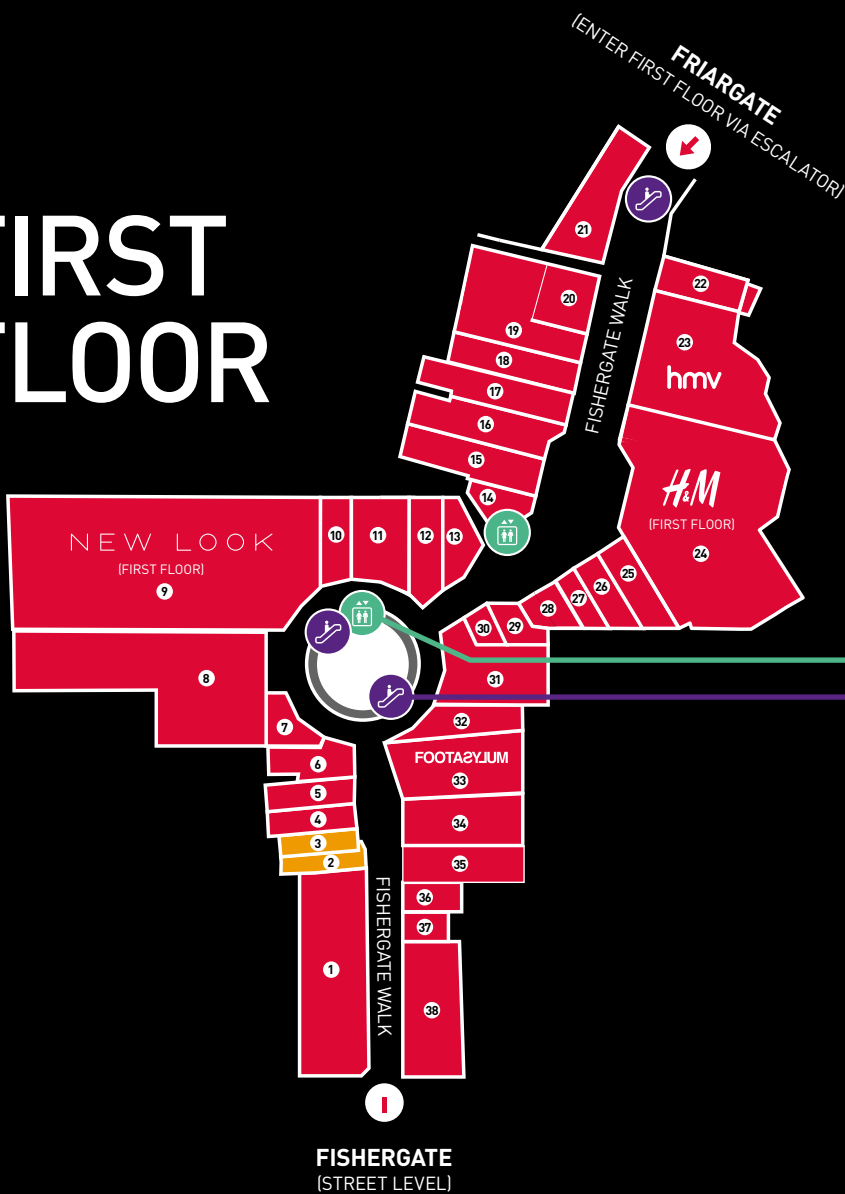

FIRST FLOOR

KEY

-  Places to eat
-  Escalator
-  Lifts
-  First floor entrance / exit

SECOND FLOOR

Lift and escalator to second floor, where you can access car park, pay station, toilets, baby changing, and management offices.

RETAILERS

WHSmith	01	Perfume Shop	14	Keo	27
Millie's Cookies	02	KENJI	15	Mask	28
Greggs	03	Hawkin's Bazaar	16	<i>Retail Opportunity Available</i>	29
Bodyshop	04	Yours	17	Eurochange	30
Thomas Sabo	05	<i>Retail Opportunity Available</i>	18	Vision Express	31
Peter Jackson	06	The Entertainer	19	Ernest Jones	32
02	07	<i>Retail Opportunity Available</i>	20	Foot Asylum	33
Superdrug	08	<i>Retail Opportunity Available</i>	21	Tiger	34
New Look	09	Preston Optical	22	Game	35
Swarovski	10	HMV	23	Lovisa	36
Pandora	11	H&M	24	InTime	37
Smiggle	12	Claire's	25	River Island	38
Mcgowens	13	Home & Fragrance	26		

OPEN 7 DAYS | INDOOR PARKING | IN THE HEART OF PRESTON

stgeorgespreston.co.uk

stgeorge's

GROUND FLOOR

LUNE STREET
(STREET LEVEL)

KEY

-  Places to eat
-  Escalator
-  Lifts
-  Ground floor entrance / exit

RETAILERS